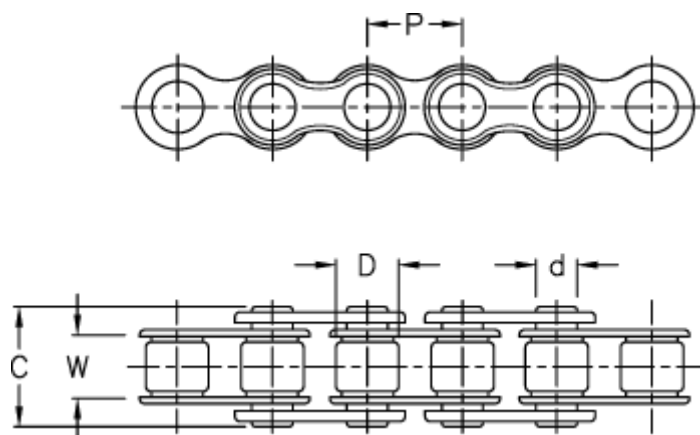

Data Sheet

Article number: 61001120070

Description: KLEEchain 3/4 simplex 12 B-1 Stainless steel
5 meter in box (without connecting links)

Measures

Breaking power = 18500N

C = 22.5

Chain size = 3/4"

d = 5.72

D = 12.07

Description = 12 B-1

P = 19.05

W = 11.68